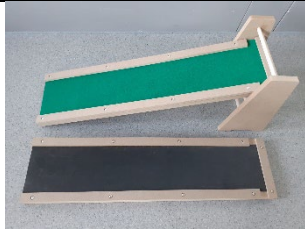

## Forces loans box

Pupils might use this box to work scientifically by: comparing how different things move and grouping them; raising questions and carrying out tests to find out how far things move on different surfaces and gathering and recording data to find answers their questions;

Sturdy ramp kit for use in forces investigations. Includes 2 reversible slopes which feature sandpaper, carpet underlay, plain wood and a foam surface. Also includes a stand with five height settings and a ruler printed on the side. The different height settings ensure that the gradient of the ramp can be altered to a variety of angles.

Pack of racing cars and other vehicles ideal for use in forces experiments.